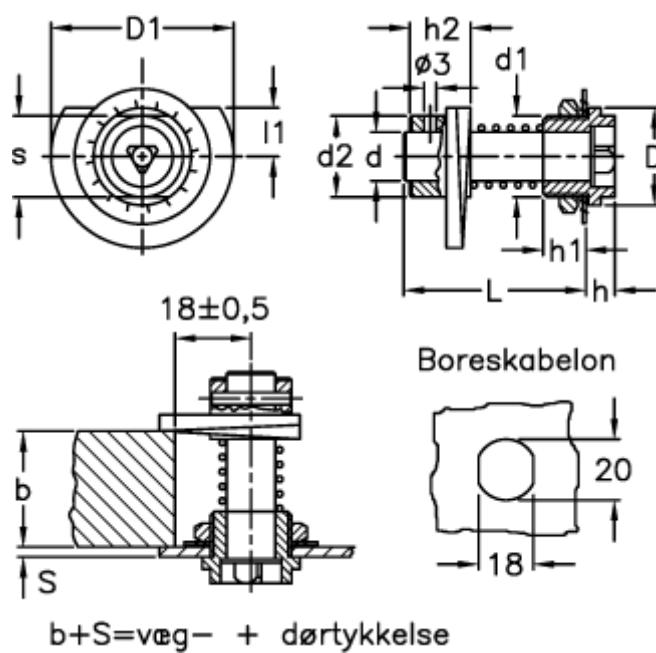

Article number: 2310006226

Description: E+G Security latch
BOCK.25-2-S-INOX

Measures

$D = 24$

$d = 12$

$D1 = 45$

$d1 = M20 \times 1,5$

$d2 = 20$

$h = 6$

$h1 = 11$

$h2 = 15$

$L = 54$

$l1 = 12$

$s = 20$